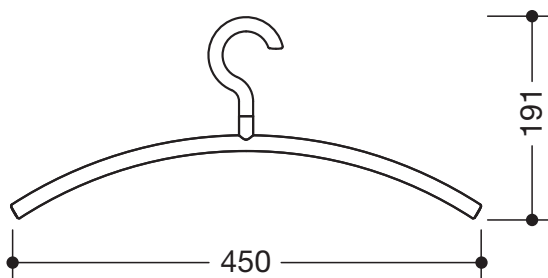

Product data sheet
Coat hanger 570.3

HEWI

Coat hanger 570.3

- made of high-quality polyamide, according to HEWI colour chart
- diameter 15 mm, 190 x 450 mm, fits on rail diameter 33 mm
- with rotatable hook, with 90° locking points

Dimensions in mm

Colours

98	99	97	95	92	90	86	84	18	24	36	33	74	72	55	50
----	----	----	----	----	----	----	----	----	----	----	----	----	----	----	----

Polyamide

Alternative colours

98	99	97	95	92	90	86	84	18	24	36	33	74	72	55	50
----	----	----	----	----	----	----	----	----	----	----	----	----	----	----	----